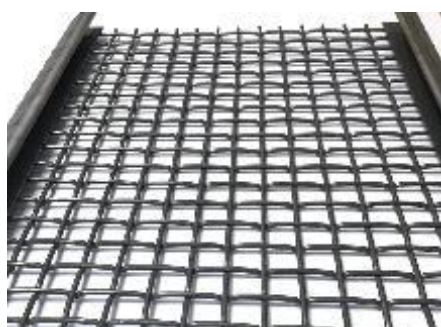

Aiden

Mining & Engineering Distributors

EXPANDED METAL

We supply expanded metal raised and flattened in the following materials
Brass, Mild steel, 3CR12, copper, stainless steel & aluminium in stock panels
1200 x 2400 and cut to size

WOVEN WIRE MESH

Suppliers of woven mesh wire in hi carbon, mild steel, galvanised & stainless steel square as well as slotted

CONTACT US DIRECTLY FOR STOCK