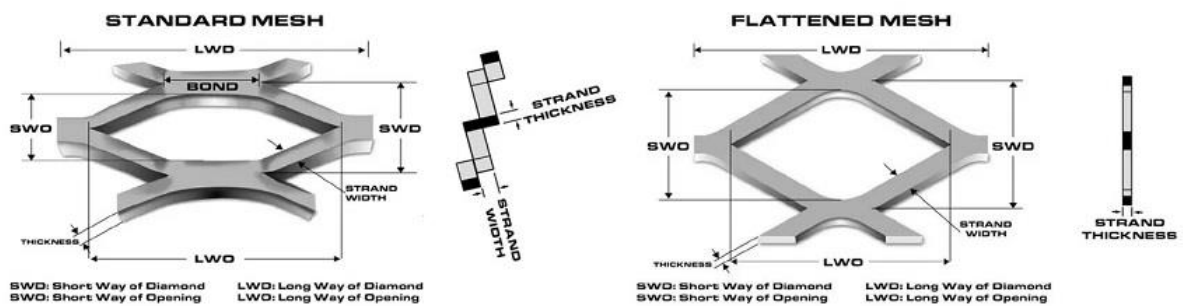

Aiden

Mining & Engineering Distributors

EXPANDED METAL

We supply expanded metal raised and flattened in the following materials
Brass, Mild steel, 3CR12, copper, stainless steel & aluminium in stock panels
1200 x 2400 and cut to size

WOVEN WIRE MESH

Suppliers of woven mesh wire in hi carbon, mild steel, galvanised & stainless steel square as well as slotted

CONTACT US DIRECTLY FOR STOCK